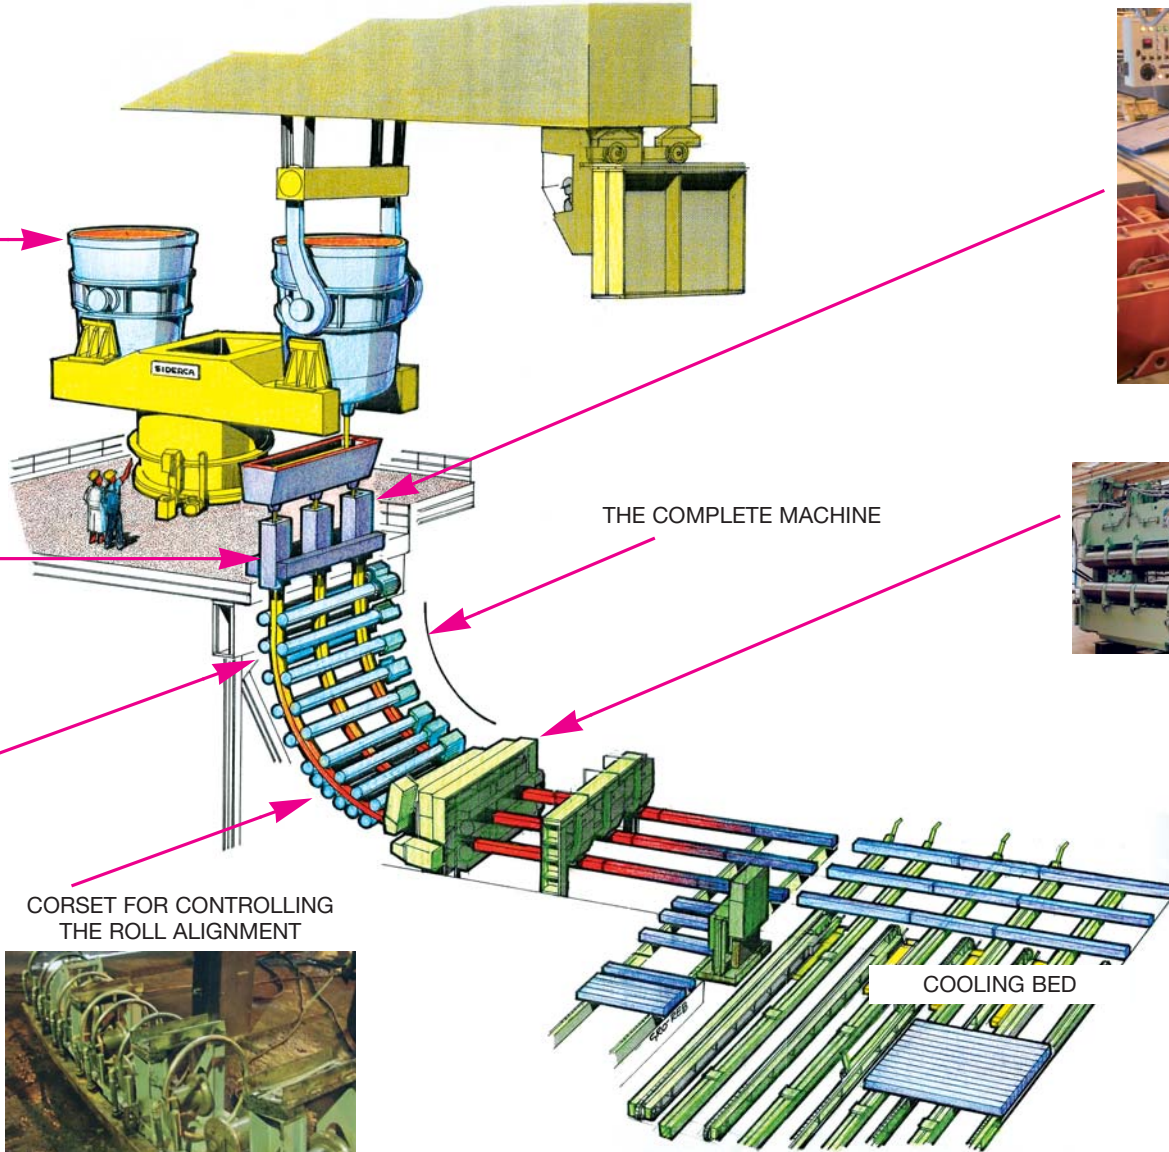

...FOR CONTINUOUS CASTING

LADLE

COPPER INGOT MOULD

STRAIGHTENING SETS

THE COMPLETE MACHINE

CORSET FOR CONTROLLING THE ROLL ALIGNMENT

COOLING BED

OSCILLATING GROUP WITH INGOT MOULD

STRAIGHTENING SETS

OTHER PRODUCTS

- BILLET STAMPING SYSTEM
- AUTOMATIC SLAB MARKER
- PLATE MARKING SYSTEM
- COIL MARKING SYSTEM
- MOULD TAPER ELECTRONIC MEASURER